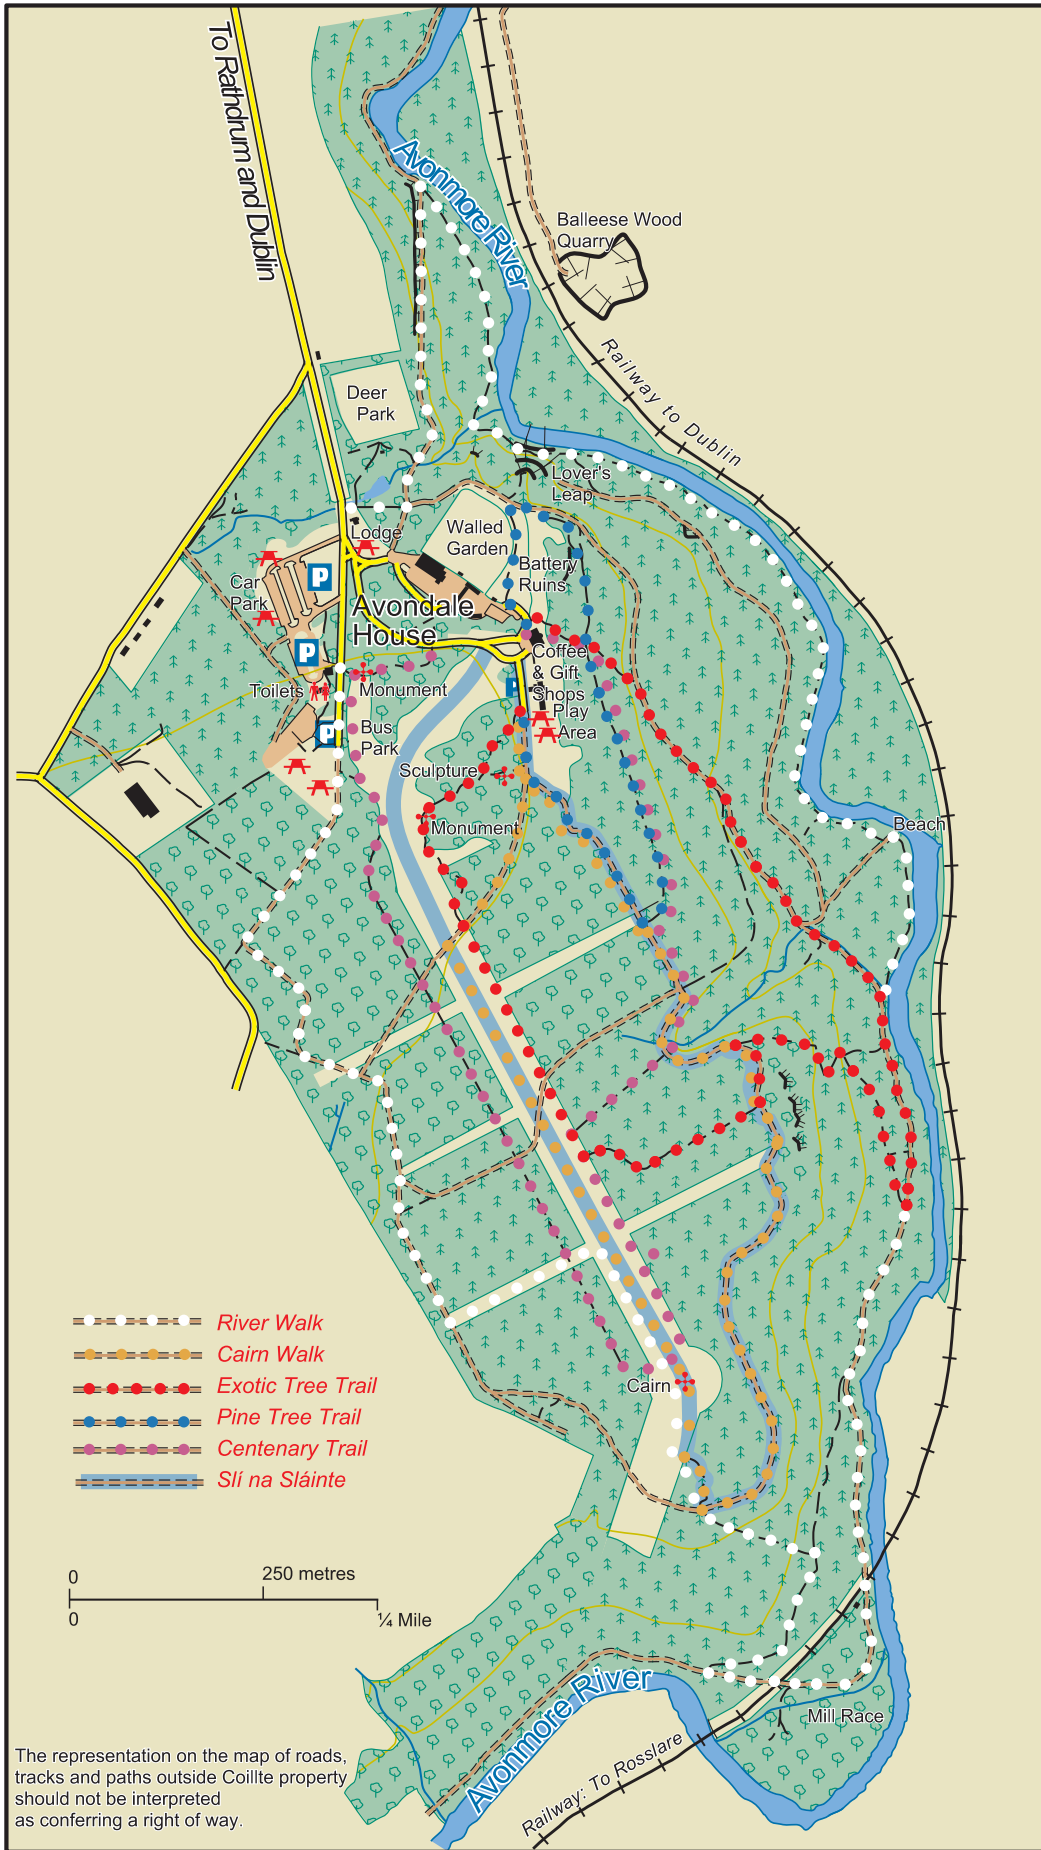

Avondale Forest Park

- River Walk
- Cairn Walk
- Exotic Tree Trail
- Pine Tree Trail
- Centenary Trail
- Sli na Sláinte

0 250 metres
0 ¼ Mile

The representation on the map of roads, tracks and paths outside Coillte property should not be interpreted as conferring a right of way.

- | | | | | | |
|--|--------------|--|---------------|--|--------------------|
| | Main Road | | Car Park | | Coillte Properties |
| | Minor Road | | Parking Spot | | Conifer Forest |
| | Forest Road | | Heritage Site | | Broadleaf Forest |
| | Forest Track | | Picnic Area | | |
| | Path | | Refreshments | | |
| | Viewpoint | | | | |